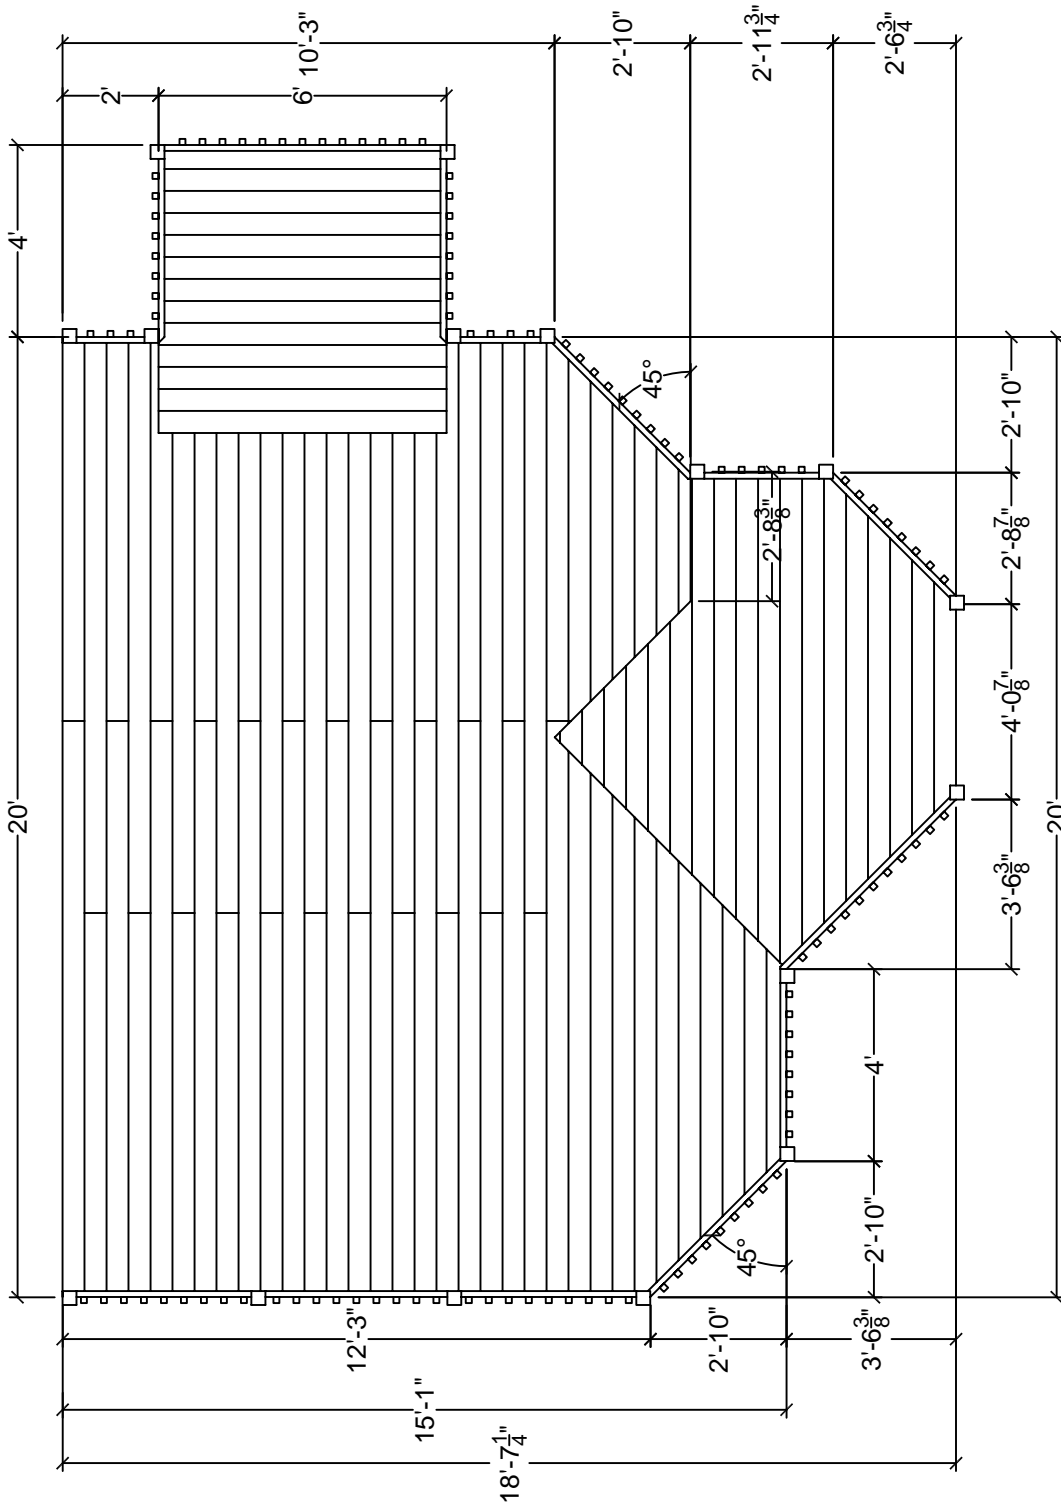

1 Decking Plan
 Scale: 1/4" = 1'-0"

Custom Deck Plan

Martino - 2x6 Decking

Custom Deck Plan
 P.O. Box 14804 Mpls, MN 55414

The attached plans have not been engineered and may not conform to local code or other requirements. Their use is predicated on the owner consulting with a qualified local Engineer, Architect or contractor to insure their adequacy.

Decking Plan

Not to Scale

Custom Deck Plan

Martino - 5/4x6 Decking

Custom Deck Plan
P.O. Box 14804 Mpls, MN 55414

The attached plans have not been engineered and may not conform to local code or other requirements. Their use is predicated on the owner consulting with a qualified local Engineer, Architect or contractor to insure their adequacy.

1 Martino Small - 2x6 Decking

Scale: 1/4" = 1'-0"

Custom Deck Plan

Martino Small

Custom Deck Plan
P.O. Box 14804 Mpls, MN 55414

The attached plans have not been engineered and may not conform to local code or other requirements. Their use is predicated on the owner consulting with a qualified local Engineer, Architect or contractor to insure their adequacy.

1 Martino Small Mirrored - 2x6 Decking

Scale: 1/4" = 1'-0"

Custom Deck Plan

Martino Small Mirrored

Custom Deck Plan
P.O. Box 14804 Mpls, MN 55414

The attached plans have not been engineered and may not conform to local code or other requirements. Their use is predicated on the owner consulting with a qualified local Engineer, Architect or contractor to insure their adequacy.