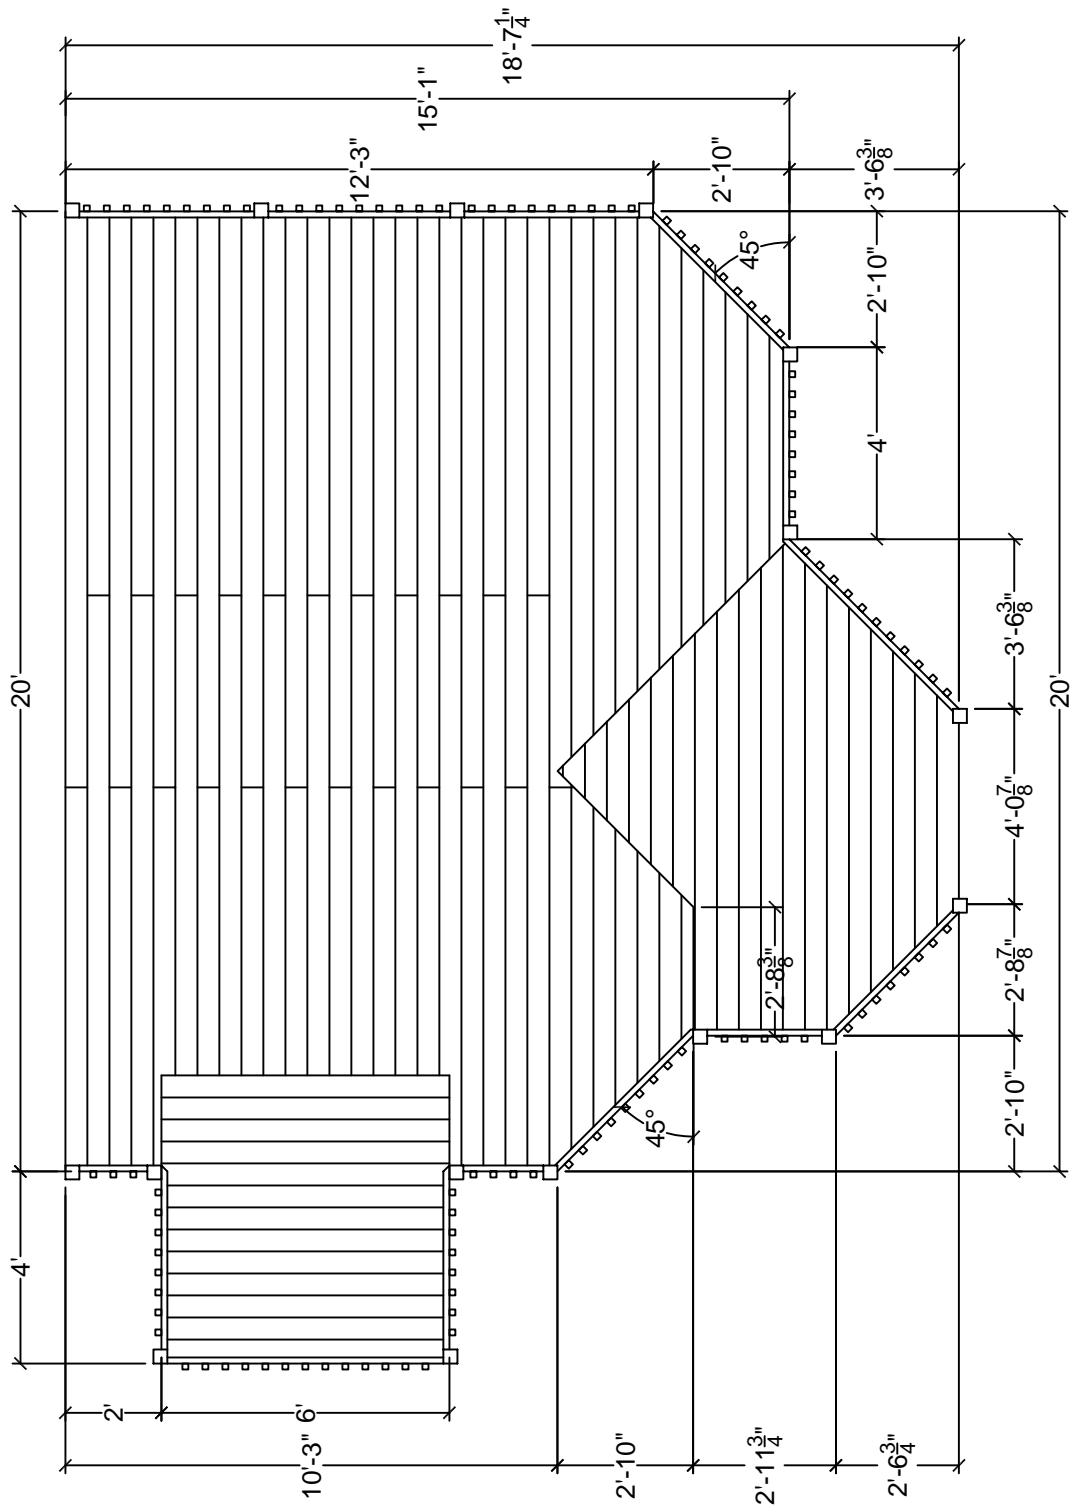

1 Decking Plan
 Scale: 1/4" = 1'-0"

Custom Deck Plan

Martino - 2x6 Decking

Custom Deck Plan
 P.O. Box 14804 Mpls, MN 55414

The attached plans have not been engineered and may not conform to local code or other requirements. Their use is predicated on the owner consulting with a qualified local Engineer, Architect or contractor to insure their adequacy.

1 Martino Small - 2x6 Decking

Scale: 1/4" = 1'-0"

Custom Deck Plan

Martino Small

Custom Deck Plan
P.O. Box 14804 Mpls, MN 55414

The attached plans have not been engineered and may not conform to local code or other requirements. Their use is predicated on the owner consulting with a qualified local Engineer, Architect or contractor to insure their adequacy.

1 Martino Small Mirrored - 2x6 Decking

Scale: 1/4" = 1'-0"

Custom Deck Plan

Martino Small Mirrored

Custom Deck Plan
P.O. Box 14804 Mpls, MN 55414

The attached plans have not been engineered and may not conform to local code or other requirements. Their use is predicated on the owner consulting with a qualified local Engineer, Architect or contractor to insure their adequacy.