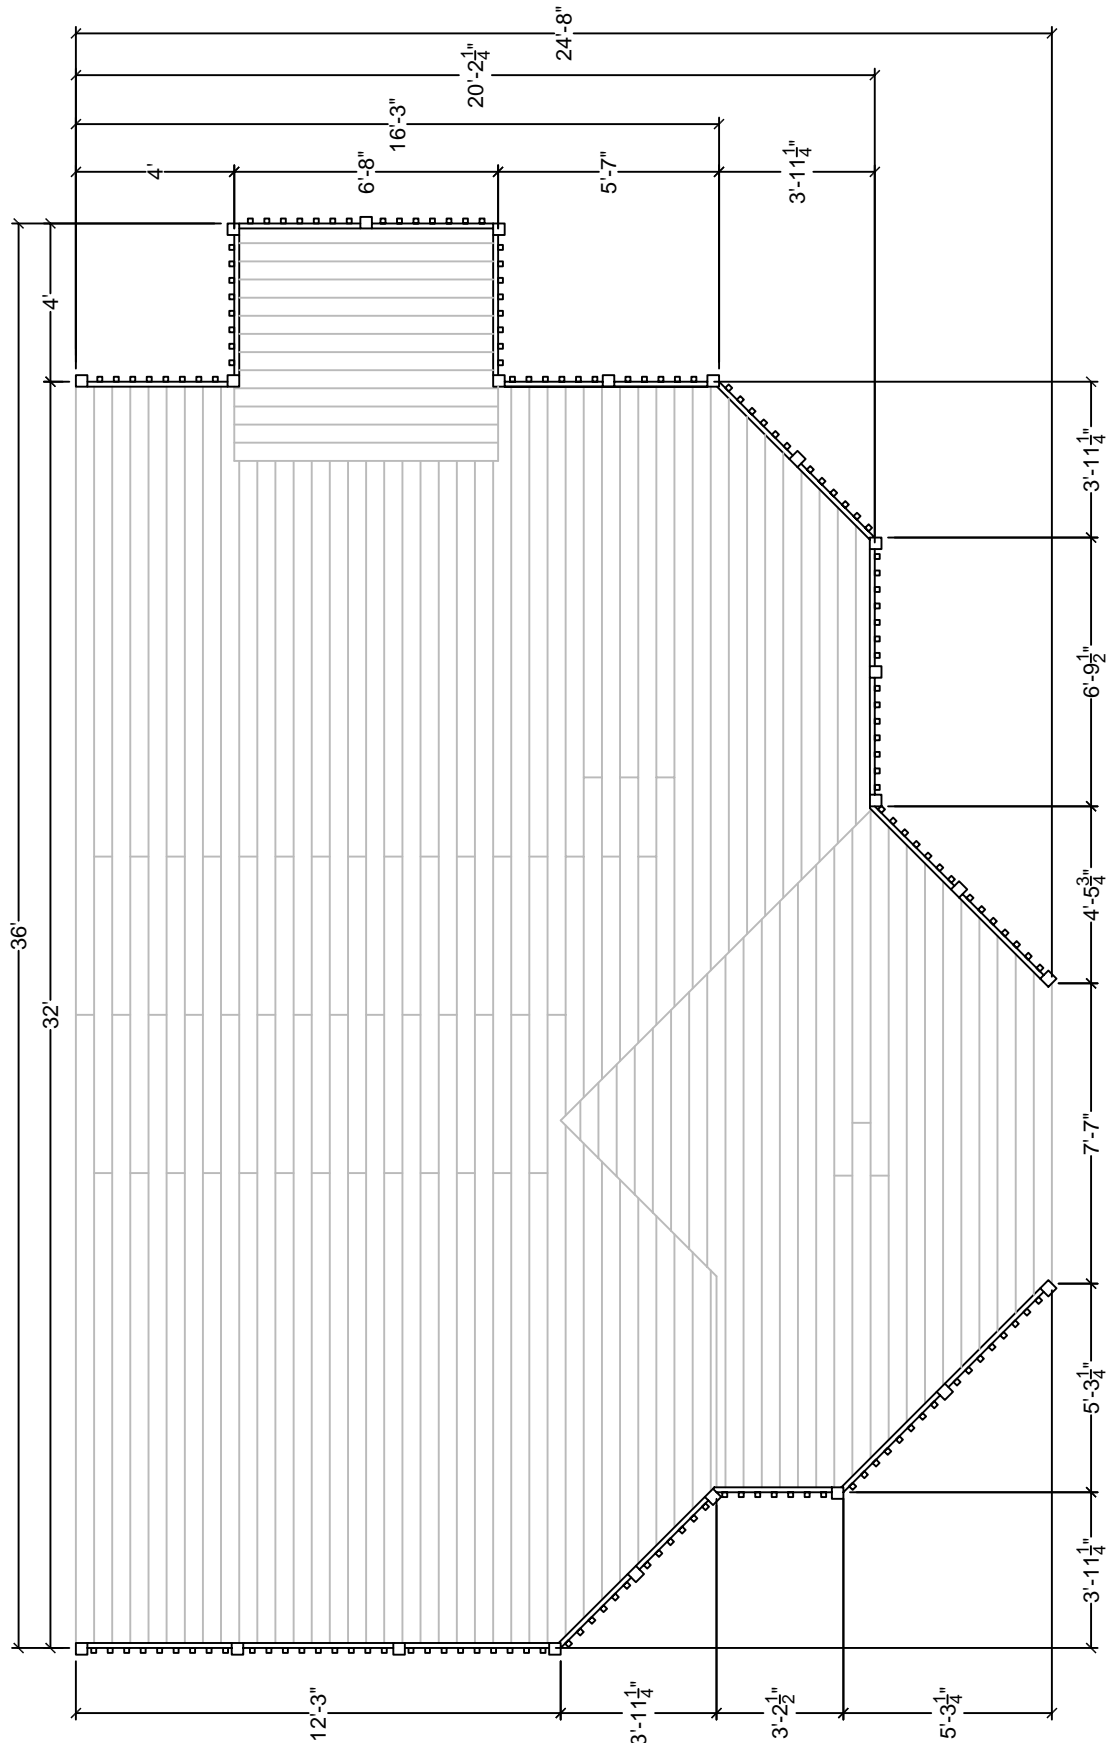

1 Decking Plan
 Scale: 1/4" = 1'-0"

Custom Deck Plan

Martino - 2x6 Decking

Custom Deck Plan
 P.O. Box 14804 Mpls, MN 55414

The attached plans have not been engineered and may not conform to local code or other requirements. Their use is predicated on the owner consulting with a qualified local Engineer, Architect or contractor to insure their adequacy.

Decking Plan

Not to Scale

Custom Deck Plan

Martino - 5/4x6 Decking

Custom Deck Plan
P.O. Box 14804 Mpls, MN 55414

The attached plans have not been engineered and may not conform to local code or other requirements. Their use is predicated on the owner consulting with a qualified local Engineer, Architect or contractor to insure their adequacy.

1 Martino Small - 2x6 Decking

Scale: 1/4" = 1'-0"

Custom Deck Plan

Martino Small

Custom Deck Plan
P.O. Box 14804 Mpls, MN 55414

The attached plans have not been engineered and may not conform to local code or other requirements. Their use is predicated on the owner consulting with a qualified local Engineer, Architect or contractor to insure their adequacy.

1 Martino Small Mirrored - 2x6 Decking

Scale: 1/4" = 1'-0"

Custom Deck Plan

Martino Small Mirrored

Custom Deck Plan
P.O. Box 14804 Mpls, MN 55414

The attached plans have not been engineered and may not conform to local code or other requirements. Their use is predicated on the owner consulting with a qualified local Engineer, Architect or contractor to insure their adequacy.