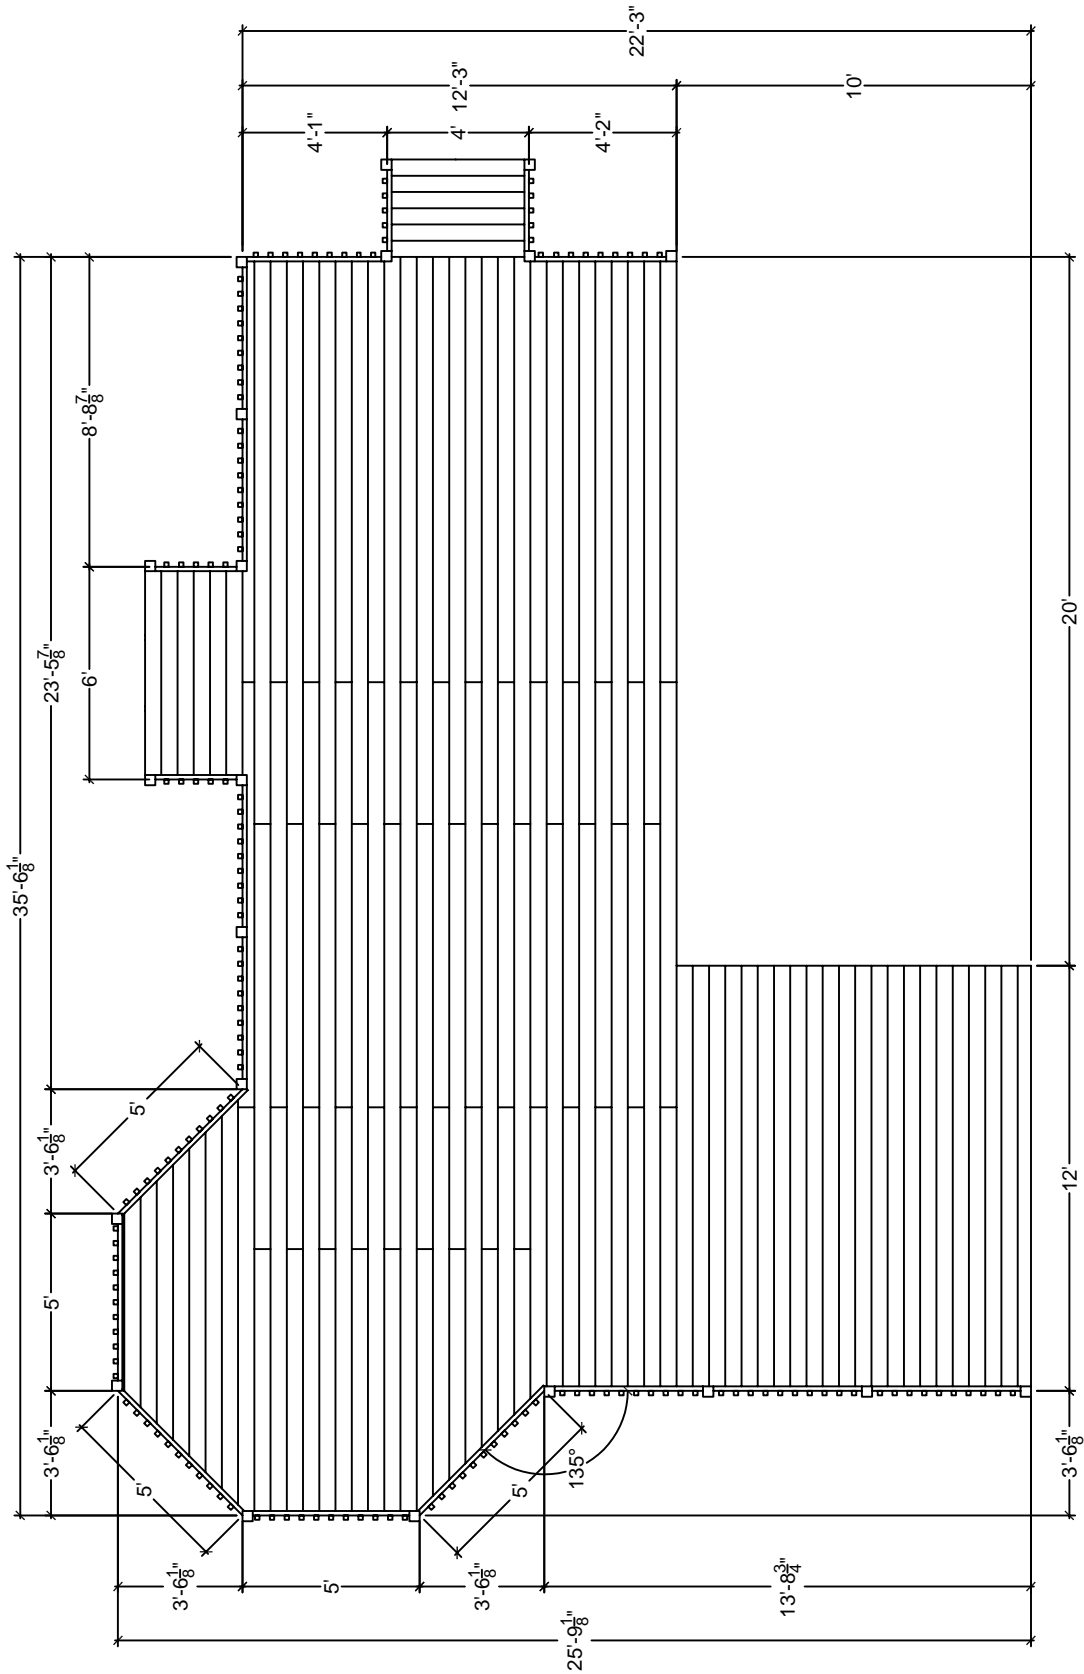

1 Deck Plan
Not to Scale

Custom Deck Plan

Brendel - 2x6 Decking

Custom Deck Plan
P.O. Box 14804 Mpls, MN 55414

The attached plans have not been engineered and may not conform to local code or other requirements. Their use is predicated on the owner consulting with a qualified local Engineer, Architect or contractor to insure their adequacy.

1 Deck Plan - 2x6 Decking
Not to Scale

Custom Deck Plan

Brendel - Mirrored

Custom Deck Plan
P.O. Box 14804 Mpls, MN 55414

The attached plans have not been engineered and may not conform to local code or other requirements. Their use is predicated on the owner consulting with a qualified local Engineer, Architect or contractor to insure their adequacy.