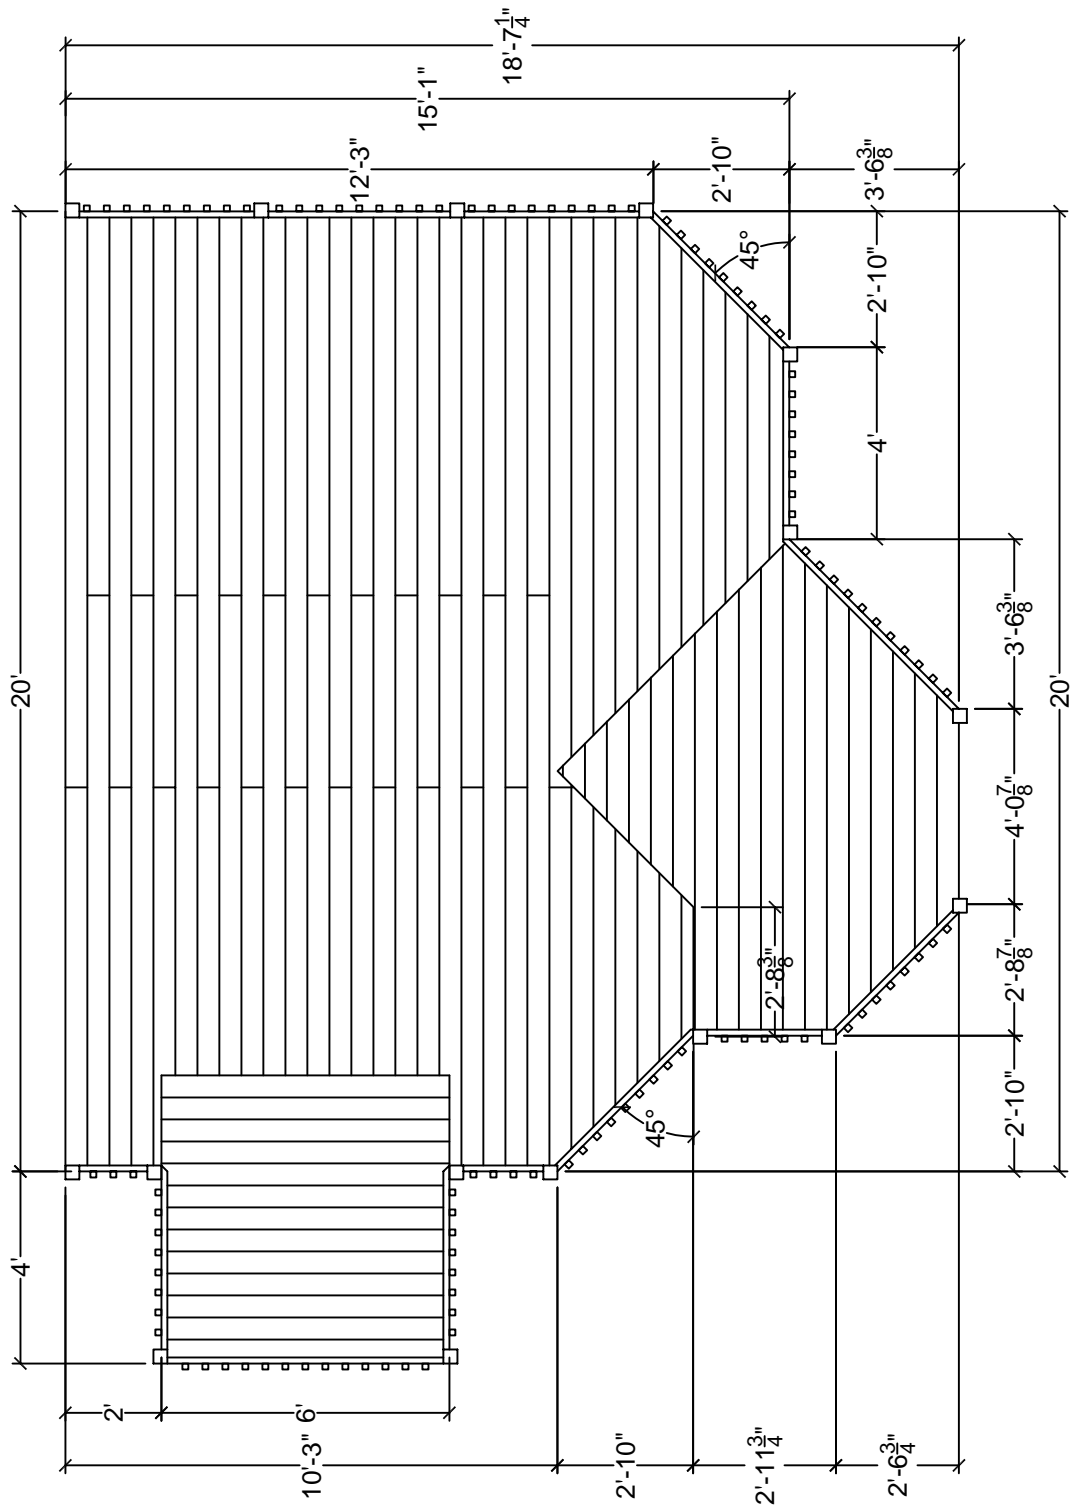

1 Decking Plan
Scale: 1/4" = 1'-0"

Custom Deck Plan

Martino - 2x6 Decking

Custom Deck Plan
4776 Nicolet Rd., Soo, MI 49783

The attached plans have not been engineered and may not conform to local code or other requirements. Their use is predicated on the owner consulting with a qualified local Engineer, Architect or contractor to insure their adequacy.

1 Decking Plan

Not to Scale

Custom Deck Plan

Martino - 5/4x6 Decking

Custom Deck Plan
4776 Nicolet Rd., Soo, MI 49783

The attached plans have not been engineered and may not conform to local code or other requirements. Their use is predicated on the owner consulting with a qualified local Engineer, Architect or contractor to insure their adequacy.

1 Martino Small - 2x6 Decking

Scale: 1/4" = 1'-0"

Custom Deck Plan

Martino Small

Custom Deck Plan
4776 Nicolet Rd., Soo, MI 49783

The attached plans have not been engineered and may not conform to local code or other requirements. Their use is predicated on the owner consulting with a qualified local Engineer, Architect or contractor to insure their adequacy.

1 Martino Small Mirrored - 2x6 Decking

Scale: 1/4" = 1'-0"

Custom Deck Plan

Martino Small Mirrored

Custom Deck Plan
4776 Nicolet Rd., Soo, MI 49783

The attached plans have not been engineered and may not conform to local code or other requirements. Their use is predicated on the owner consulting with a qualified local Engineer, Architect or contractor to insure their adequacy.