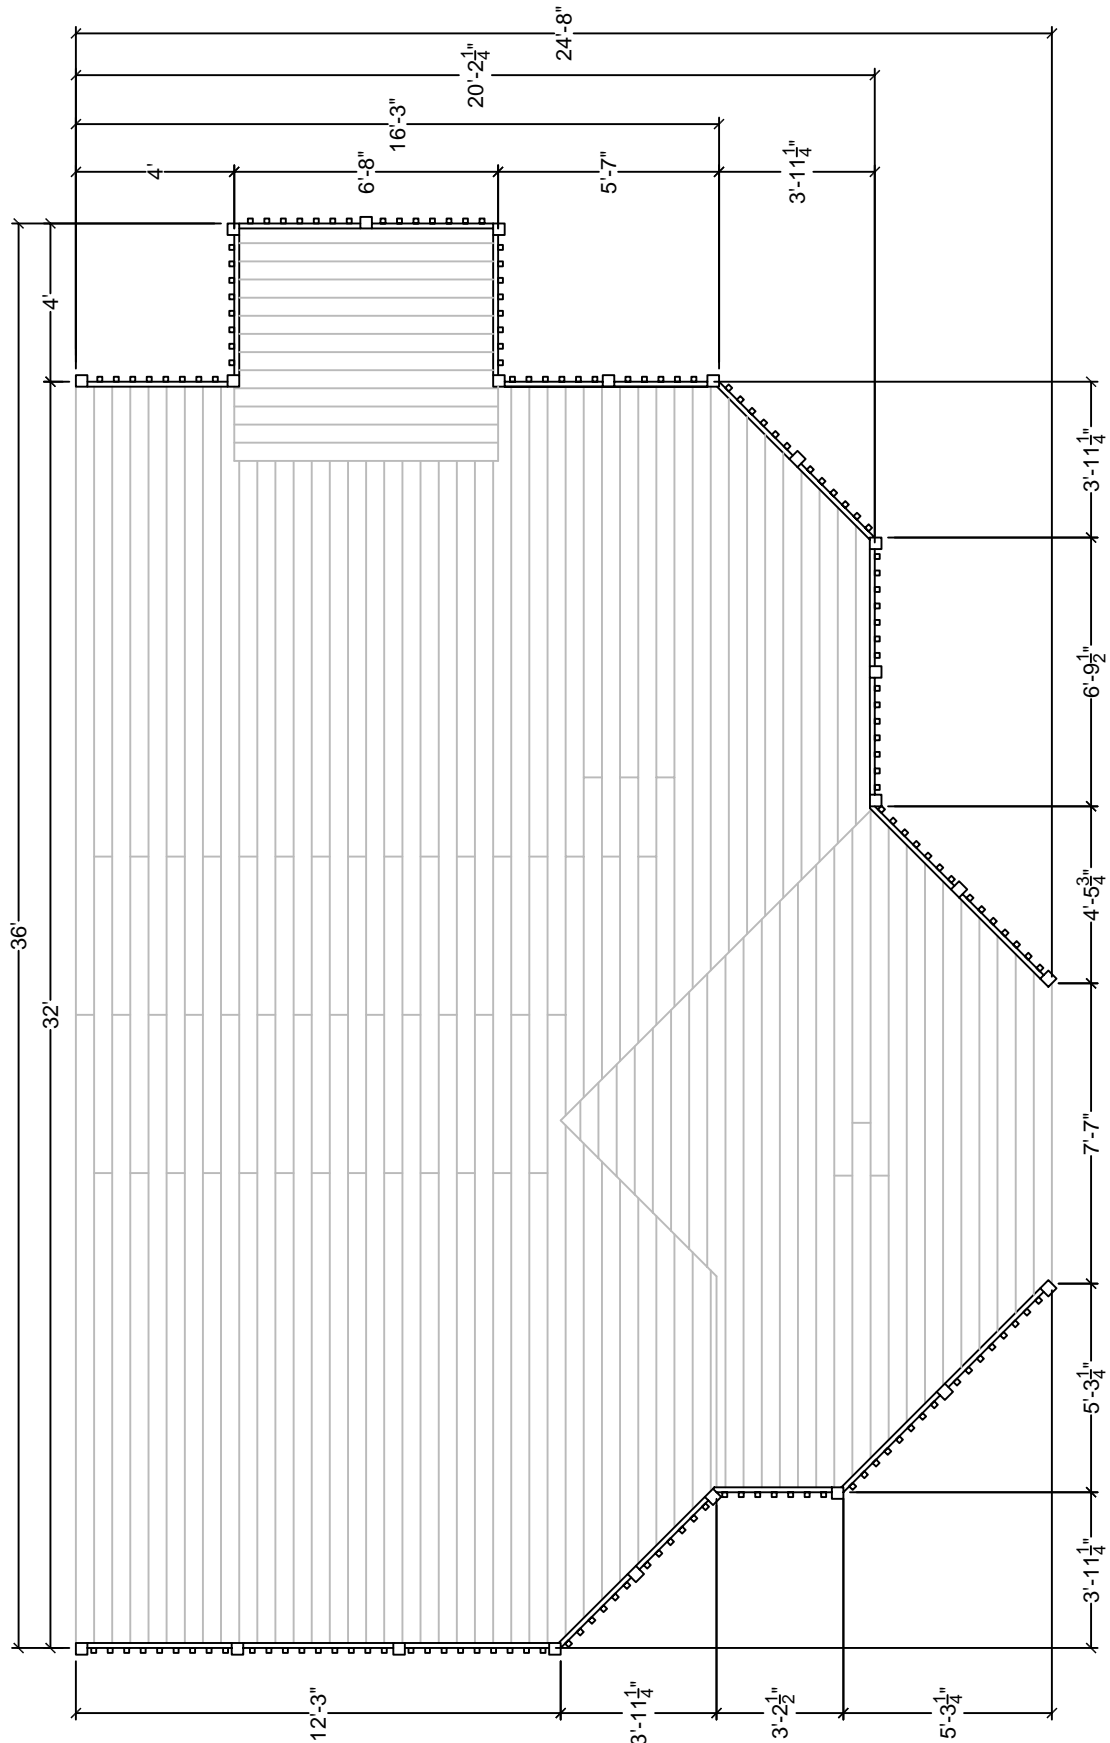

1 Decking Plan
Scale: 1/4" = 1'-0"

Custom Deck Plan

Martino - 2x6 Decking

Custom Deck Plan
4776 Nicolet Rd., Soo, MI 49783

The attached plans have not been engineered and may not conform to local code or other requirements. Their use is predicated on the owner consulting with a qualified local Engineer, Architect or contractor to insure their adequacy.

1 Decking Plan

Not to Scale

Custom Deck Plan

Martino - 5/4x6 Decking

Custom Deck Plan
4776 Nicolet Rd., Soo, MI 49783

The attached plans have not been engineered and may not conform to local code or other requirements. Their use is predicated on the owner consulting with a qualified local Engineer, Architect or contractor to insure their adequacy.

1 Martino Small - 2x6 Decking

Scale: 1/4" = 1'-0"

Custom Deck Plan

Martino Small

Custom Deck Plan
4776 Nicolet Rd., Soo, MI 49783

The attached plans have not been engineered and may not conform to local code or other requirements. Their use is predicated on the owner consulting with a qualified local Engineer, Architect or contractor to insure their adequacy.

1 Martino Small Mirrored - 2x6 Decking

Scale: 1/4" = 1'-0"

Custom Deck Plan

Martino Small Mirrored

Custom Deck Plan
4776 Nicolet Rd., Soo, MI 49783

The attached plans have not been engineered and may not conform to local code or other requirements. Their use is predicated on the owner consulting with a qualified local Engineer, Architect or contractor to insure their adequacy.