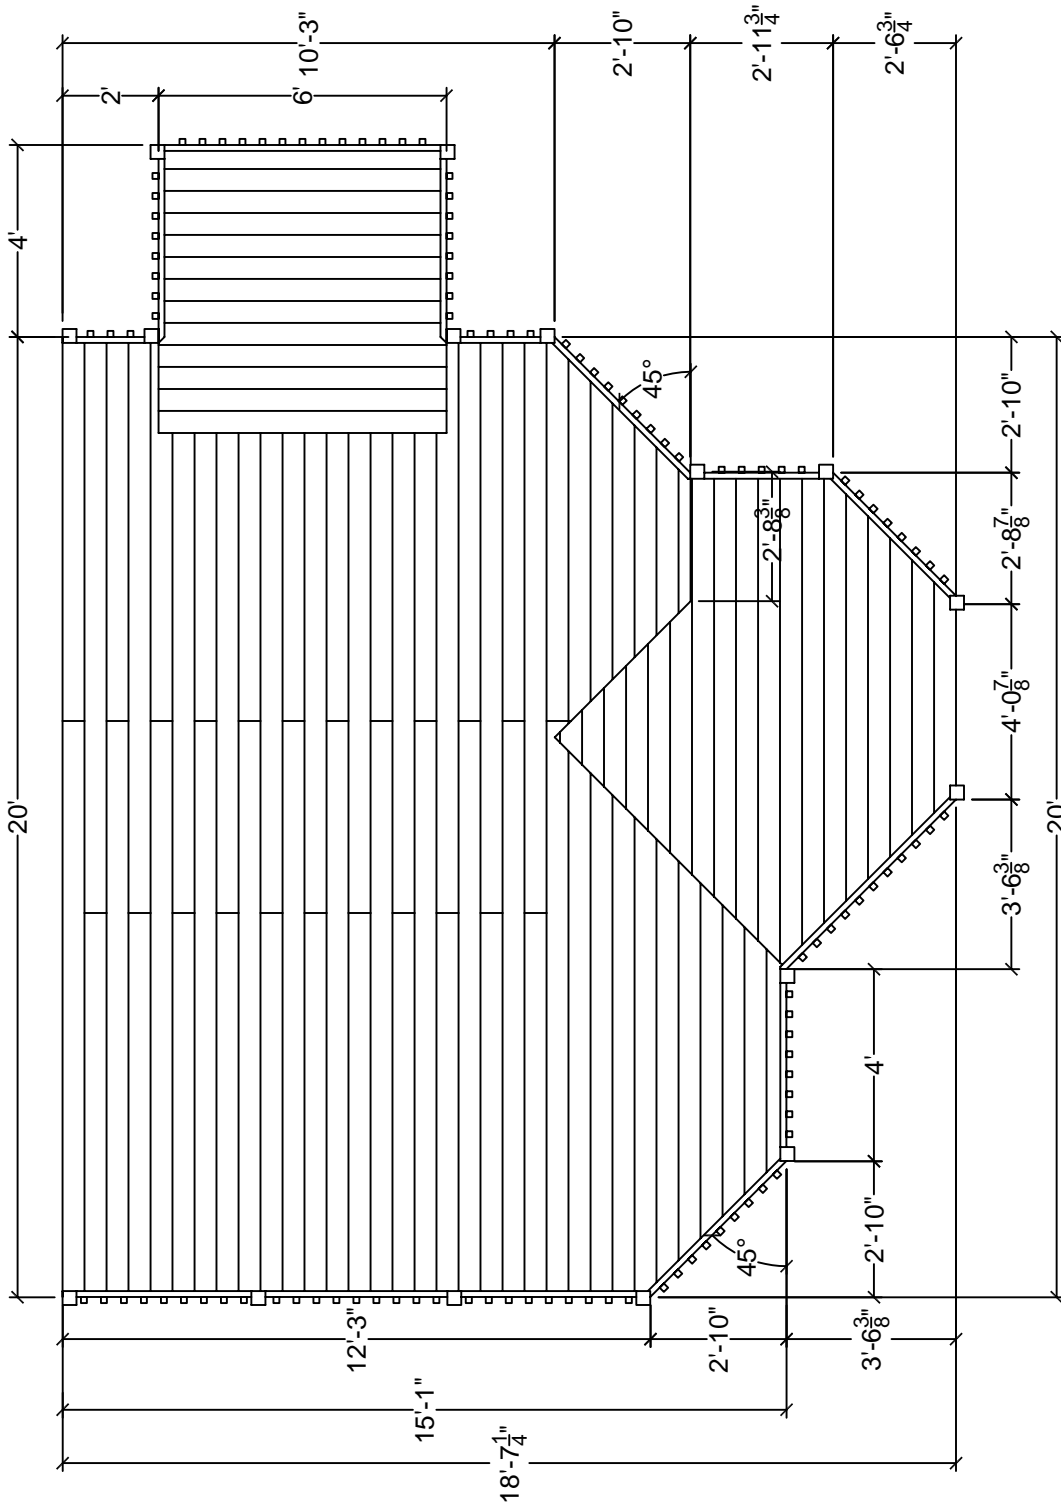

1 Decking Plan
Scale: 1/4" = 1'-0"

Custom Deck Plan

Martino - 2x6 Decking

Custom Deck Plan
4776 Nicolet Rd., Soo, MI 49783

The attached plans have not been engineered and may not conform to local code or other requirements. Their use is predicated on the owner consulting with a qualified local Engineer, Architect or contractor to insure their adequacy.

1 Decking Plan

Not to Scale

Custom Deck Plan

Martino - 5/4x6 Decking

Custom Deck Plan
4776 Nicolet Rd., Soo, MI 49783

The attached plans have not been engineered and may not conform to local code or other requirements. Their use is predicated on the owner consulting with a qualified local Engineer, Architect or contractor to insure their adequacy.

1 Martino Small - 2x6 Decking

Scale: 1/4" = 1'-0"

Custom Deck Plan

Martino Small

Custom Deck Plan
4776 Nicolet Rd., Soo, MI 49783

The attached plans have not been engineered and may not conform to local code or other requirements. Their use is predicated on the owner consulting with a qualified local Engineer, Architect or contractor to insure their adequacy.

1 Martino Small Mirrored - 2x6 Decking

Scale: 1/4" = 1'-0"

Custom Deck Plan

Martino Small Mirrored

Custom Deck Plan
4776 Nicolet Rd., Soo, MI 49783

The attached plans have not been engineered and may not conform to local code or other requirements. Their use is predicated on the owner consulting with a qualified local Engineer, Architect or contractor to insure their adequacy.