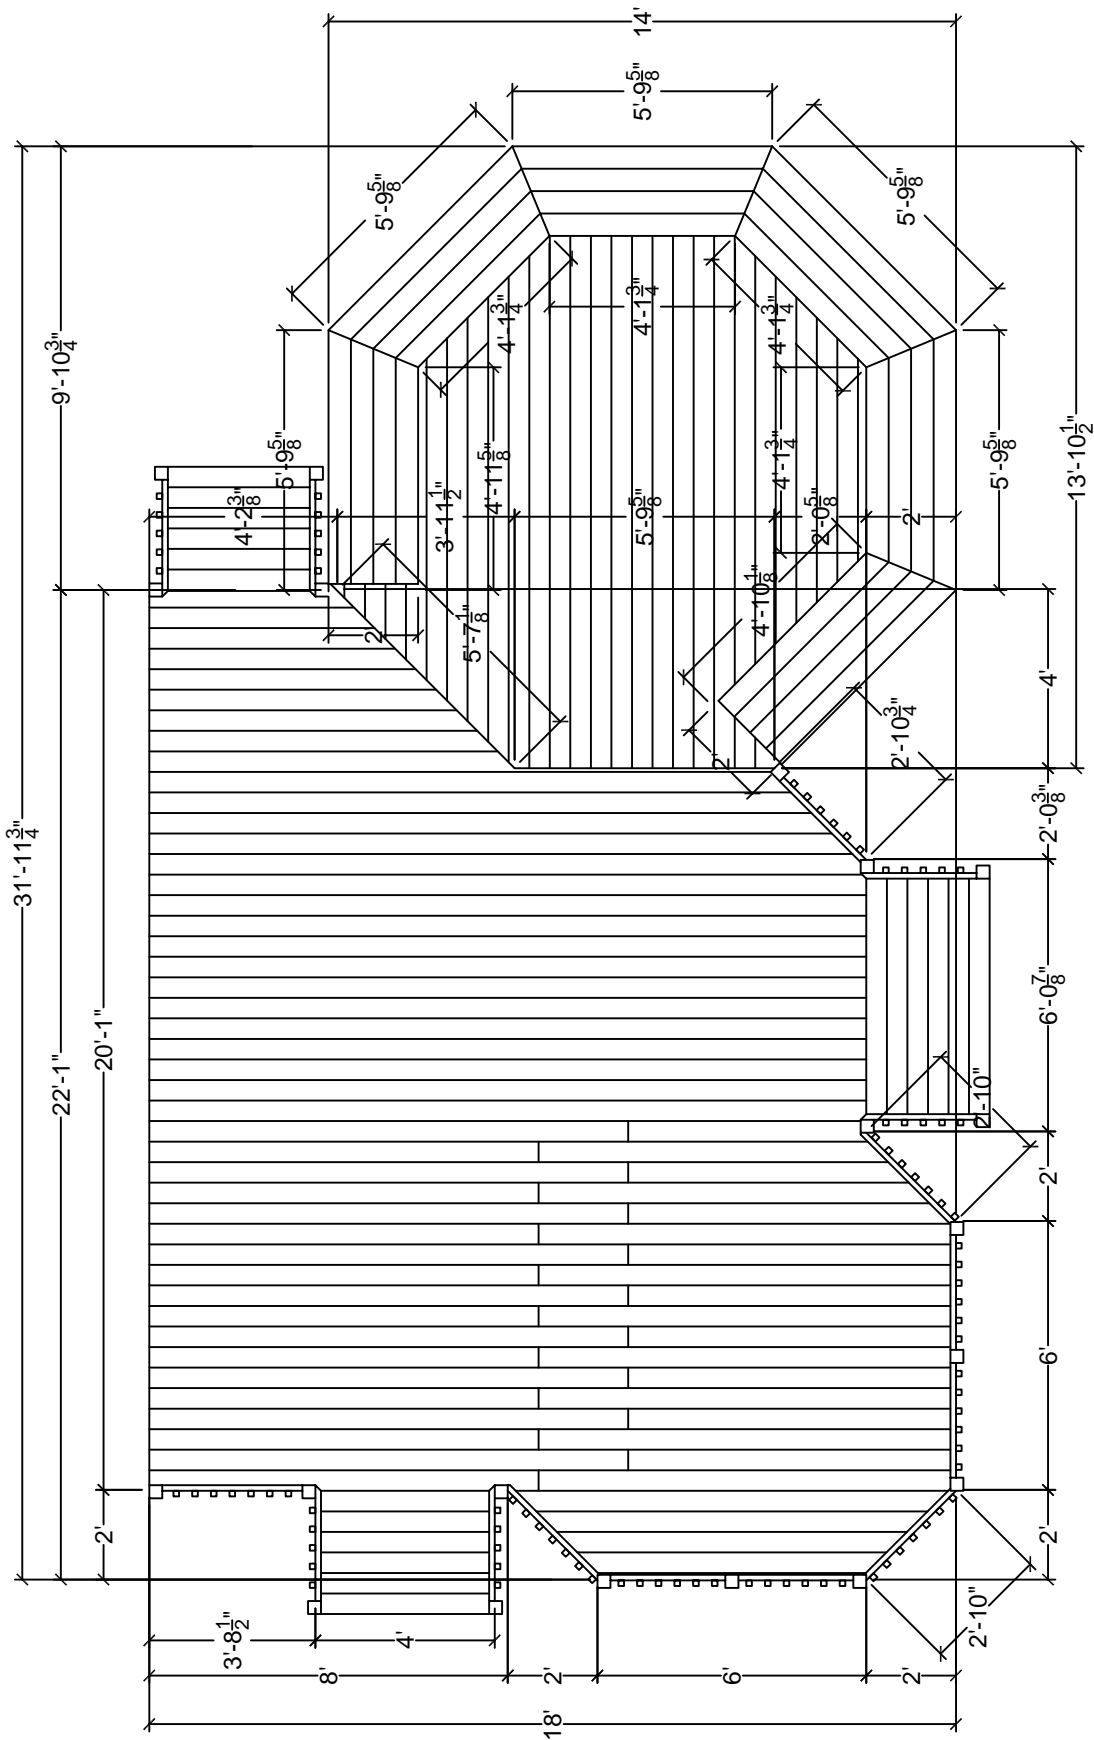

1 Deck Plan - 2x6 Decking and 5/4x6 Decking Options

Not to Scale

Custom Deck Plan

The Echo

Custom Deck Plan
4776 Nicolet Rd., Soo, MI 49783

The attached plans have not been engineered and may not conform to local code or other requirements. Their use is predicated on the owner consulting with a qualified local Engineer, Architect or contractor to insure their adequacy.

1 Deck Plan - 2x6 Decking Mirrored

Not to Scale

Custom Deck Plan

The Echo

Custom Deck Plan
 P.O. Box 14804 Mpls, MN 55414

The attached plans have not been engineered and may not conform to local code or other requirements. Their use is predicated on the owner consulting with a qualified local Engineer, Architect or contractor to insure their adequacy.